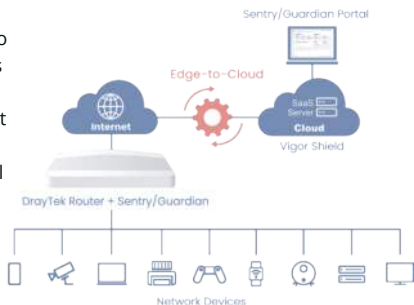

Wall or Shelf Mountable

Can be installed securely on a wall or shelf with screw fixings to hold it in place.

SoGEA Compatible

Compatible with Openreach SoGEA connections of up to 80Mbps broadband without a phone line.

No Setup Needed

Work as a modem with most ISPs, straight out of the box. Pre-Configured to work with most UK ISPs.

SIN 498 Compliant

Designed for Openreach's VDSL FTTC network and follows their SIN 498 specification.

Threat Protection

VigorShield is an intelligent cybersecurity solution designed to protect today's mixed environments of laptops, smart devices, and unmanaged IoT/OT equipment. Built with advanced AI detection, network-level protection, and virtual hot patching, it automatically identifies threats, blocks attacks, and keeps vulnerable devices secure even when they can't be patched or updated